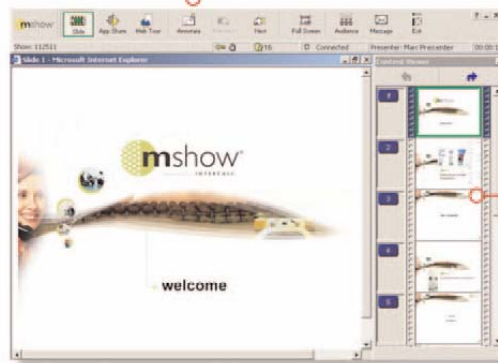

Mshow® Screenshots

For more information:
800.374.2441
www.intercall.com
info@intercall.com

LEADER VIEW

MULTI-MEDIA PRESENTATION
Delivery includes animation, Flash media as well as embedded audio and video.

THE LEADER'S TOOLBAR

Allows leaders to control their show and use features such as slides, live application sharing, web touring and chat, in addition to viewing who's joined the event.

CONTENT VIEWER

Provides leaders a thumbnail view of the content being presented including slides, application sharing and web tours.